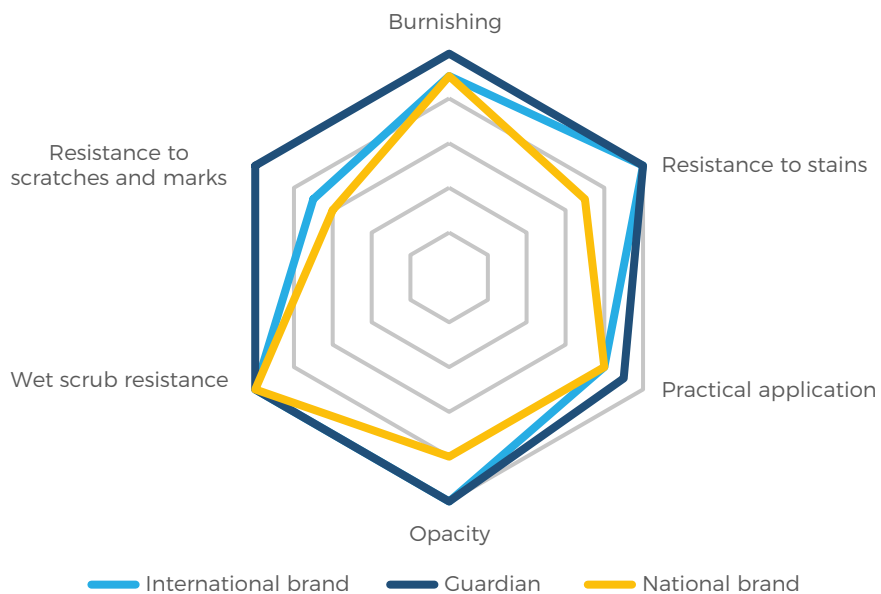

Reaction to fire test certificates (EN 13501-1): A2-s1, d0

13 to 15 m²/L/c

stir well

water

2-3x, 0%

2-3x, 0%

2-3x, 5%

sup. 30 min. rep. 6 h

PROVEN TESTS

Tests carried out at the CIN R&D Centre prove that, compared to other products on the national and international market, GUARDIAN offers superior resistance to scratches and marks, stains and burnishing and providing excellent opacity.

International Brand

GUARDIAN

National Brand

GUARDIAN

SCUFF RESISTANT PAINT

HIGH PERFORMANCE DECORATIVE COATING
FOR HIGH-TRAFFIC AREAS

HEALTHCARE FACILITIES

The high number of stretchers, wheelchairs and cleaning equipment in hospital corridors make damage to walls almost inevitable.